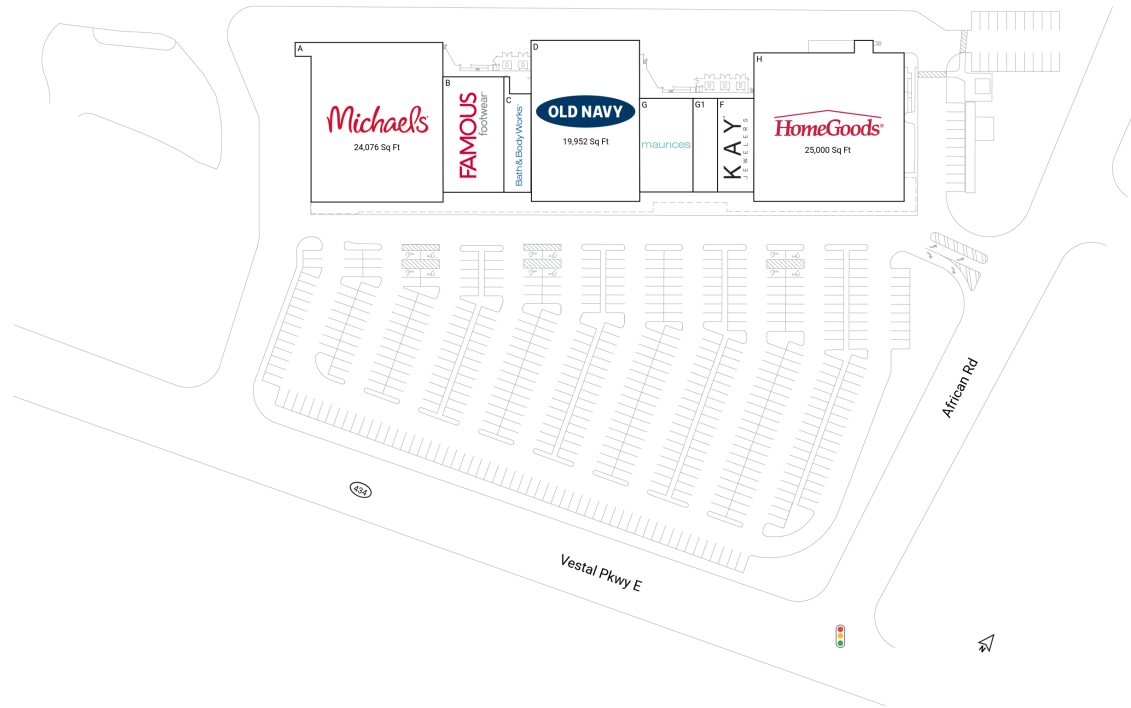

# Shoppes at Vestal

2317 Vestal Parkway East | Vestal, NY 13850

Broome County Binghamton, NY 92,328 Sq Ft

42.0949, -76.0159

## Current Tenants Space size listed in square feet

A	Michaels	24,076
B	Famous Footwear	8,000
C	Bath & Body Works	3,000
D	Old Navy	19,952
F	Kay Jewelers	4,000
G	maurices	5,678
G1	Gertrude Hawk Chocolates	2,622
H	HomeGoods	25,000

This site plan is for illustrative and information purposes only, showing the general layout of the shopping center; and is not a legal survey. Brixmor makes no representation or warranty that the shopping center is exactly as depicted as site conditions and tenant mix are subject to change over time.